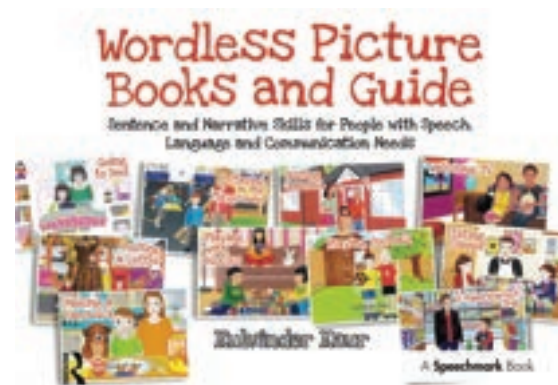

Wordless Picture Books and Guide - 10 Story Books & Guide Book

This story-telling tool was created to develop expressive sentence and narrative skills for children with speech, language and communication needs. 10 unique stories have a film scroll format, featuring a disruption or interesting event in a familiar routine, followed by a resolution.

DOES NOT INCUR VAT

W556987

£55.99