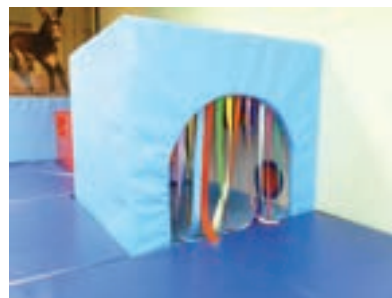

R519963 145L x 90W x 90cmH

New lower price **£1250.00**

VAT Relief

Cabin by Rompa®

Fun hideaway with doorways positioned to suit your requirements. With cushioned outer walls and roof. Supplied in two pieces. Specify colour when ordering. Additional large item shipping surcharge. Non-returnable.

R518488 145 x 145 x 109cmH

New lower price **£1495.00**

Illuminated Cabin by Rompa®

Internally lit to add another visual element to the ever-popular Cabin. With cushioned outer wooden walls and roof. Supplied in two pieces. Specify colour when ordering. Additional large item shipping surcharge. Non-returnable.

R519029 145 x 145 x 109cmH

New lower price **£1695.00**

Deluxe Wireless Cabin by Rompa®

The ultimate in Cabins! Additional large item shipping surcharge. Non-returnable.

Features include:

- Wi Fi compatible colour-changing LED ceiling for increased light, visual appeal and interaction
- Mirrors on the walls for increased visual appeal and to create a warm ambience
- Cushioned floor for increased safety
- Doorways can be positioned to suit your requirements
- Maintenance free - the LEDs last approximately 100,000 hours! Specify colour when ordering.

R521935 145 x 145 x 109cmH

New lower price **£1795.00**