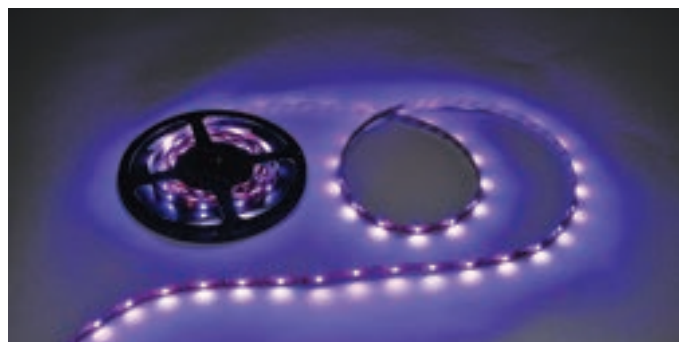

R524252 3m L

New lower price **£130.00**

R521021 4m L

New lower price **£175.00**

R521002 5m L

£190.00

R521032 6m L

£200.00

R524354 7m L

£200.00

R524355 8m L

£230.00

LED Rope Light

Bright, multi-action lighting for indoors and out. With LED lights for maintenance-free, cool-running, low-energy and long-lasting use. Safe to handle, although we recommend that these are used for decorative purposes only. Colours may vary. 240V.

R518960 10m L

New lower price **£45.99**

Wireless Colour Wall Controller

Walls awash with colour! Dramatic and striking lighting from one compact unit! Provides a flood of colour using ultra bright, low-maintenance LED bulbs. Suitable for indoor use. The light colour can be controlled wirelessly using one of Rompa®'s wirefree controllers and Sensory Magic®. Easy to install. 240V. Black or white - please state colour choice when ordering.

- Multiple modes including Rompa® wireless responsive, sound-responsive and single colour
- Easy to access lighting menu and digital display on the unit
- Bright and visually appealing
- Effective way to add colour in a darkened environment
- Includes angle-adjustable brackets
- Maintenance-free

R520259 1m L

New lower price **£395.00**

Light Strips