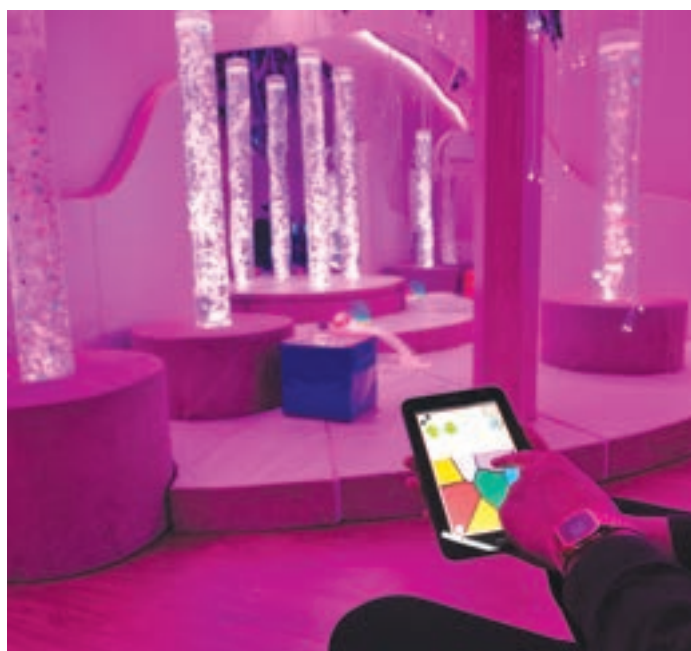

Rompa® Wireless App Control Box

VAT Relief

Control the colours of your Snoezelen® MSE using this Android tablet! Tap a colour on screen and watch your favourite Rompa® Wireless sensory products change to the corresponding colour. Select one of eight colours at once. Individual Rompa® Wireless controllers can be paired with individual products to allow different groups in a room to use products independently of each other. Simple and intuitive to use. Includes tablet, App and Rompa® Wireless interface unit. Works on an Android platform only at present.

R521728 14.5L x 6.5cm x 4cmH
New lower price £555.00