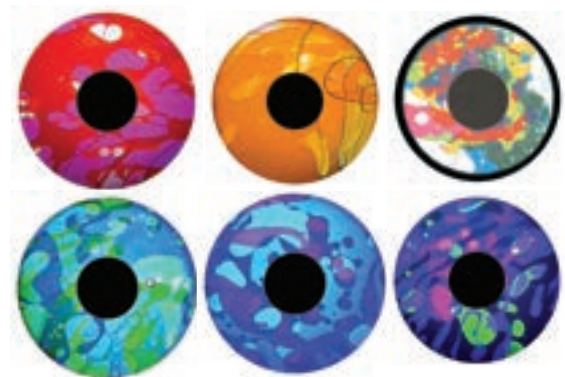

Liquid Mood Wheel

VAT Relief

- R522374 Red-Pink,Magnetic **New lower price** £52.99
- R522375 Aqua-Green,Magnetic **New lower price** £52.99
- R522376 Orange-Yellow **New lower price** £52.99
- R522377 Blue-Purple **New lower price** £52.99
- R522355 Strong Colours, Magnetic **£52.99**
- R522354 Soft Colours,Magnetic **New lower price** £52.99