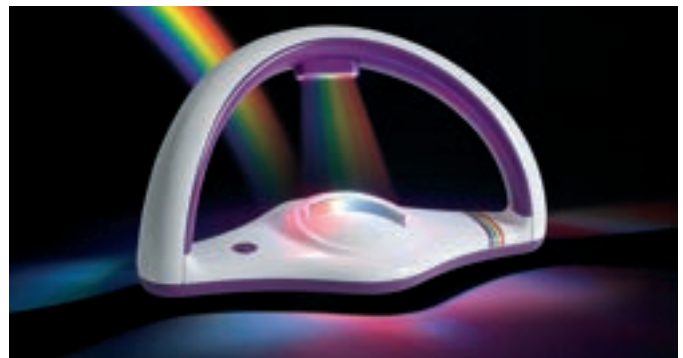

Joe B., Verified Buyer

Rainbow In My Room

Includes a sunlight rainbow crystal – position in a sunny window and watch the rainbows dance around your room! Projects a realistic-looking rainbow onto your wall or ceiling. Perfect for bedrooms and home use. With LED lights for maintenance-free use. Requires 4 x AAA batteries (to be purchased separately).

R519460 23cmL x 14cmH

New lower price £14.99

Laser Sky Projector

No need to wait for night time to see the beauty of a stellar sky! Illuminating, twinkling, dazzling, stary spectacle! Compact yet transforms a whole ceiling. Ideal for domestic use. Can be wall mounted. Includes AC adapter.