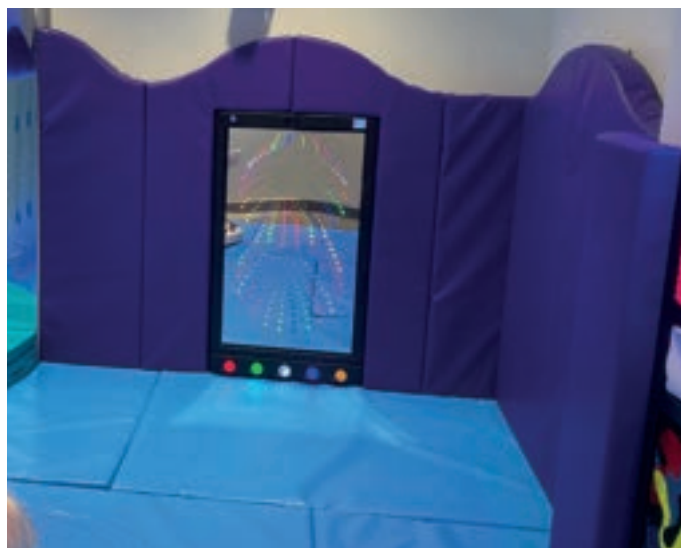

Wall Mats by Rompa®

VAT Relief

Available in PVC, with either flat or wavy 'Deluxe' tops. Alternatively, wall mats can be made in Faux Suede or in Themed Fabric. Rompa® offers two standard heights – 115cm for small children and 145cm for older children and adults. These can be used together for particularly high walls. Don't forget our installations service – mats can be made to measure and installed for you. Additional large item shipping surcharge. Non-returnable.

R519694 Low 115H x 145 x 10cm

New lower price £179.95

R519696 High 145H x 145 x 10cm

New lower price £209.95