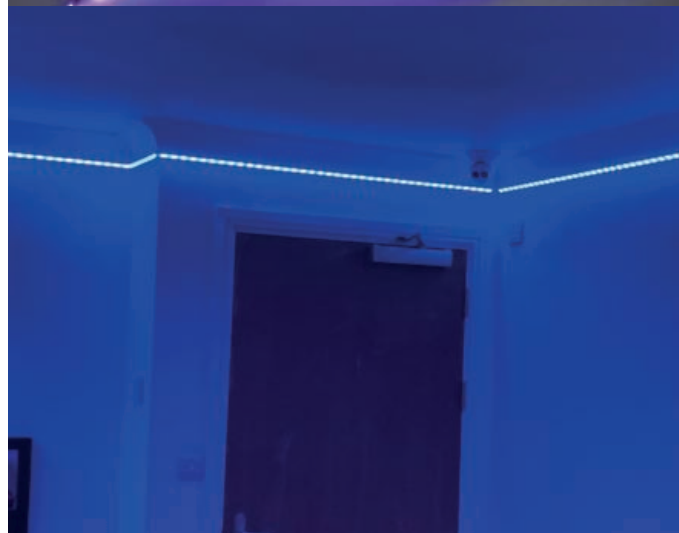

R524252 3m L

New lower price **£130.00**

R521021 4m L

New lower price **£175.00**

R521002 5m L

£190.00

R521032 6m L

£200.00

R524354 7m L

£200.00

R524355 8m L

£230.00

LED Rope Light

Bright, multi-action lighting for indoors and out. With LED lights for maintenance-free, cool-running, low-energy and long-lasting use. Safe to handle, although we recommend that these are used for decorative purposes only. Colours may vary. 240V.

R518960 10m L

New lower price **£45.99**

Wireless Colour Wall Controller

Walls awash with colour! Dramatic and striking lighting from one compact unit! Provides a flood of colour using ultra bright, low-maintenance LED bulbs. Suitable for indoor use. The light colour can be controlled wirelessly using one of Rompa®'s wirefree controllers and Sensory Magic®. Easy to install. 240V. Black or white - please state colour choice when ordering.

- Multiple modes including Rompa® wireless responsive, sound-responsive and single colour
- Easy to access lighting menu and digital display on the unit
- Bright and visually appealing
- Effective way to add colour in a darkened environment
- Includes angle-adjustable brackets
- Maintenance-free

R520259 1m L

New lower price **£395.00**

Light Strips