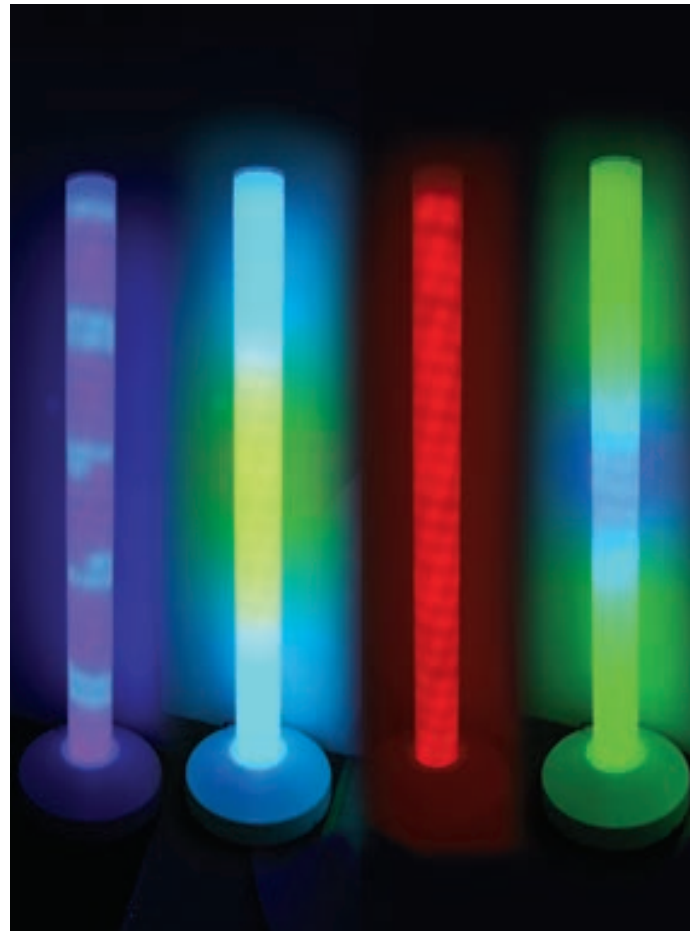

Bubble Tubes

Rompa® Waterless Rainbow Tube

- Includes 'bubble' effects
- Compatible with the Super Interactive Switch Box 17274.
- Compatible with our Rompa® wireless controllers.
- Includes a remote control to change the effect of Tubes in cushioned platforms

Perfect for customers who love bubble tubes but need a water-free alternative, these Waterless Tubes have a humming sound to replicate the effect of water bubble tubes. Ideal for environments where infection control is of paramount importance. Visual, vibrating and with a gentle sound and opaque tube. With more than 20 light effects to choose from, including static primary colours and moving light patterns. Some effects are calming whilst others are stimulating. Adjustable effect speed. Compatible with our wireless controllers for interactive, wireless control. Size: 15cm diameter tube. Additional large item shipping surcharge.

R522019 157cmH overall

VAT Relief **£1260.00**

R521475 182cmH overall

VAT Relief **£1305.00**

R521919 Additional remote control 12L x 7.5W x 2.3cmH

£149.95