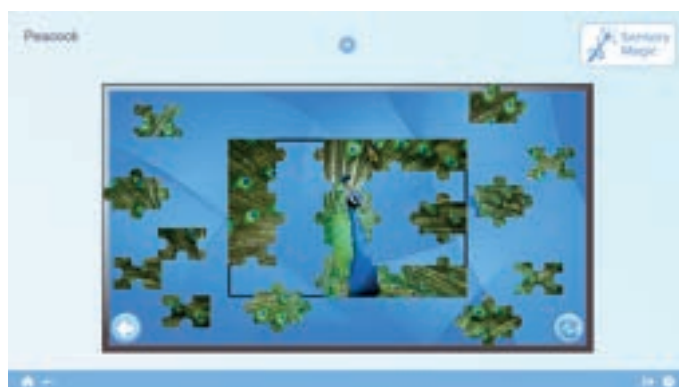

Settings and Utilities

Designed for personalisation. Change the look of the software; from fonts to colours.

*Compatible with large range of Rompa® multi-sensory