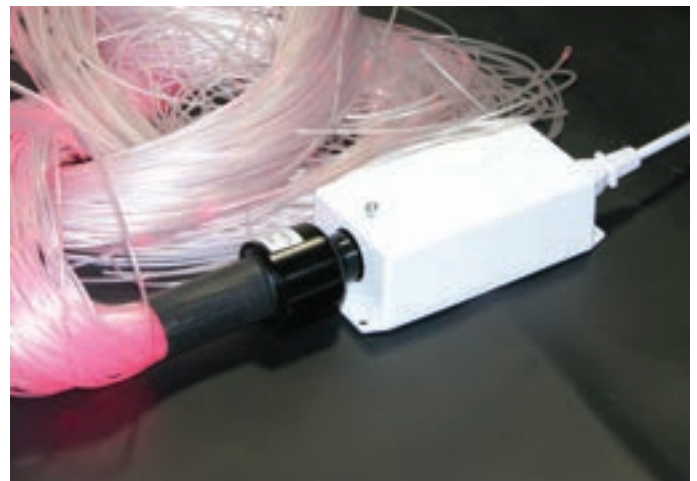

Light Source by Rompa®

VAT Relief

With LED technology, this Wireless light source is cool-running and maintenance-free. Compatible with Sensory Magic® and an interactive device such as Snoezelen® Colour Command Centre™ wall panel, Talking Cubes or 8 Colour Wirefree Controller. Ideal for sensory stimulation, colour recognition, and developing the understanding of cause and effect. Compact and can be wall-mounted. Secures fibre optics into the unit via a top screw for safety and security.

R519210 18L x 8W x 5cmH

New lower price £205.00