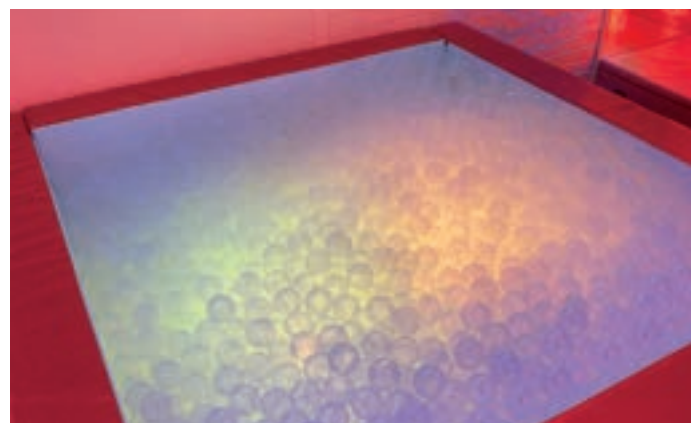

Ball Pools

Four Sided Free Standing Ballpools by Rompa®

Supplied flat for self assembly. Velcro® strips attach the PVC base to the padded wood sides. Walls are 20cm thick. Additional large item shipping surcharge. Non-returnable.

R512647 50H x 145cm | Square **£975.00**

R512650 72.5H x 145cm | Square **£1099.00**

R514144 50H x 217cm | Square **£1250.00**

R514147 72.5H x 217cm | Square **£1500.00**

R514153 72.5H x 290cm | Square **£1695.00**

R512659 90H x 290cm | Square **£1999.00**

Corner Ballpool by Rompa®

This economical 2-sided Ballpool fits into the corner of your room, using the room walls to complete the structure. The PVC base attaches to the sides with Velcro® strips. Can be used with or without wall cushions - please state preference. Additional large item shipping surcharge. Non-returnable.

R514927 72.5cmH x 145cm walls

£699.95

Illuminated Ballpool by Rompa®

Watch the colour of the balls change as you lie in the ballpool. Supplied with a 240v isolating transformer to 12v. The Illuminated ballpool is only suitable for use in a darkened room. Four sided free standing ballpools have a wooden frame and can be tailor made to your requirements. Price inclusive of 3 boxes of 7.5cm Clear Balls. Additional large item shipping surcharge. Non-returnable.

R518407 145 x 145 x 72.5cm

£1795.00

Illuminated Vibrating Ballpool by Rompa®

Two of our products in one! The Illuminated Vibrating Ballpool includes everything the Illuminated Ballpool does, but now we are offering vibration and music whilst the colour of the balls change. Requires a quality music system with at least 50w per channel. PVC. Interior is white unless otherwise specified. Please specify colour choice for exterior when ordering. Includes 9 boxes of 7.5cm Clear Balls. This product contains wood.