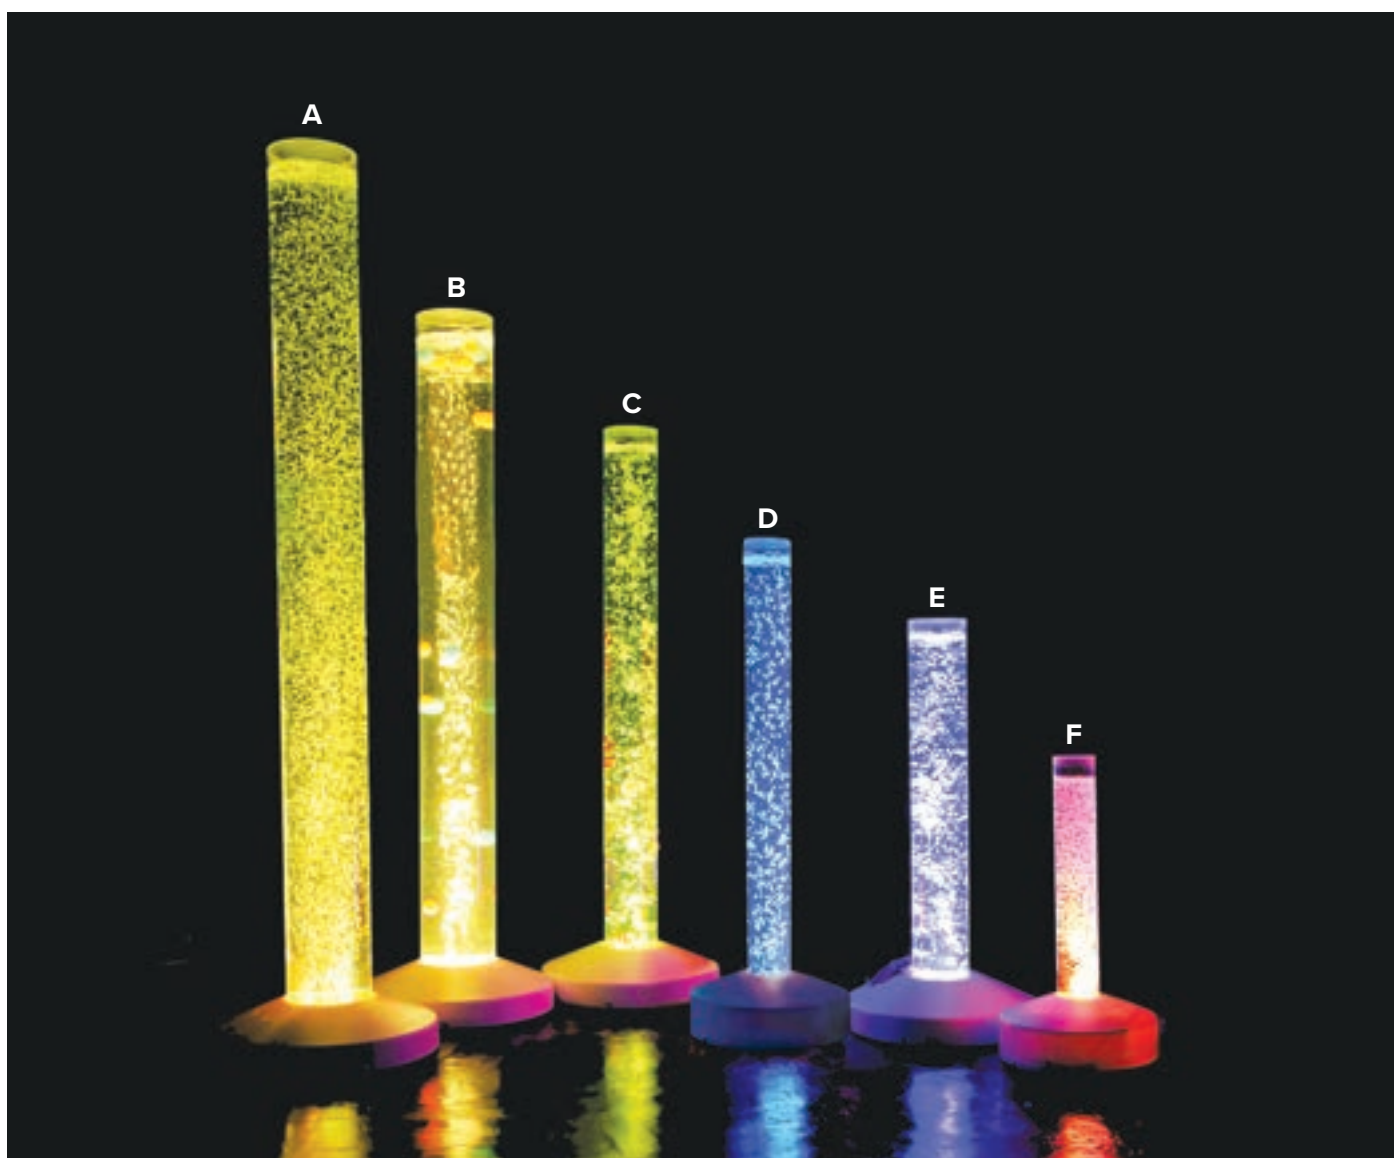

Bubble Tubes

Rompa® Bubble Tubes

Interactive and LED lights - they are easier to maintain than ever before with their fill and empty from the bottom feature! Beware of poor quality imitations!

Designed with reliability and safety as a priority, these products will give years of service, bringing relaxation and stimulation to any sensory room or multi sensory environment.

Key Features

- Cycle through the full spectrum of colours, every colour in the rainbow and all the shades in between!
- Wireless compatibility.
- Facility to be easily programmed to the users requirements.

Compatible Products

- Mirror panels provide further sensory input, creating the illusion of more bubble tubes (product code 11160).
- Give your user choice and control of the sensory stimuli level. This could potentially aid assessment of preferences/likes/dislikes, assist with teaching and learning skills (using compatible switches such as the Deluxe 8 Colour Controller (product code 19847 + 21006).
- 8 Colour Wirefree Controller (product code 19847) or Talking Cube (product codes 18870 and 20402).
- A bubble tube collar is recommended to secure the bubble tube to a wall (15192 - 20cm) or (14694 - 15cm).