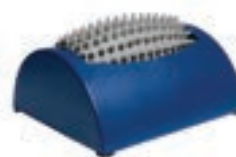

New lower price **£18.99**

Wiggle Feet Sensory Cushion

Fidgeting with Wiggle Feet allows excess energy to be expelled while sitting at a desk, or in any chair helping achieve greater focus. Features: anti-burst, slip-resistant high-quality material, comes inflated with easy-inflation pump included.

R524156 One size fits all | 12"x15"x2.5" One size fits all – 12"x15"x2.5"

New lower price **£26.99**

Wiggle Wobble Chair Feet

Kids can rock back, forth and all around. Installation is simple as each "foot" snaps right onto the standard round school chair glide turning the seat into a Wobble Chair -No tools required! Feet can be used on tile, wood, and carpeted floors.

R524158 1.125 and 1.25" in diameter

New lower price **£25.99**

Foot Roller

Place a foot on the roller spinning it forward, backward or both ways. Rubber feet that grip keeping it in place while in use on both hard surfaces and carpet

R524157 7x6x3"

New lower price **£20.99**

Sensory Gloves

6 different textures and colour variety. Suitable for both children and adults. Textures include: Oxford cloth, Drill, Velour, Cotton cloth, Smooth PVC fabric, Textured PVC fabric. Dimensions: 28 x 21 cm (each glove).

R524556

New lower price **£105.00**

Sensory Cushions – Set of 6

Includes storage bag with handles strong enough for the bag to be hung up. Machine washable. Simple yet really appealing. Size: two 35 x 35cm; four 20 x 20cm.

R519946

£135.00