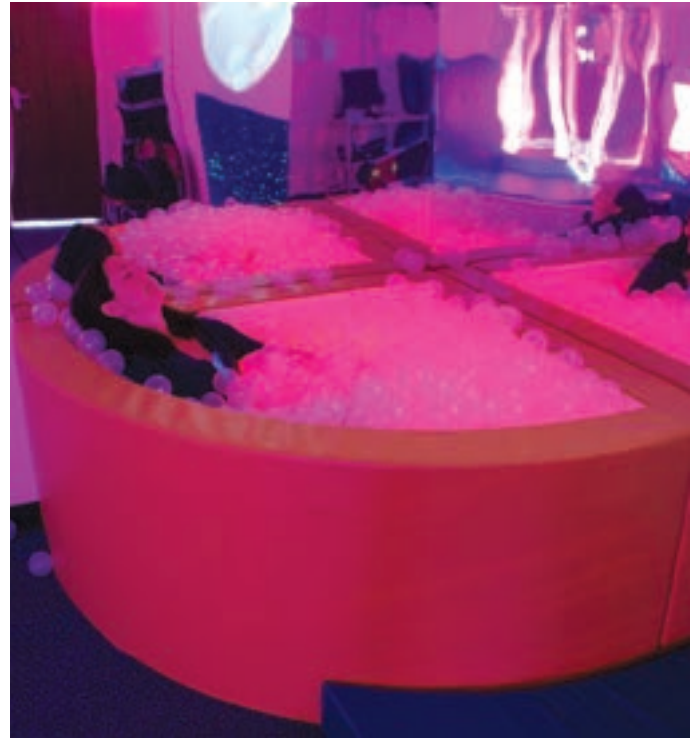

R518549 145 x 145 x 72.5cmH

£1850.00

CUSTOMER REVIEW

The Vibro Tub is absolutely fantastic!

Diana, school staff member,
Leeds

VAT Relief

KornerKurve Ballpool by Rompa®

An inexpensive corner Ballpool. This strong, well-made ballpool offers tactile stimulation and support for the body. A safe and different place to relax in, without the distraction of vibration or lights. Requires balls (see right). The walls are 20cm thick. Interior is white unless otherwise specified. PVC- please specify colour choice for exterior. This product contains wood. Additional large item shipping surcharge. Non-returnable.