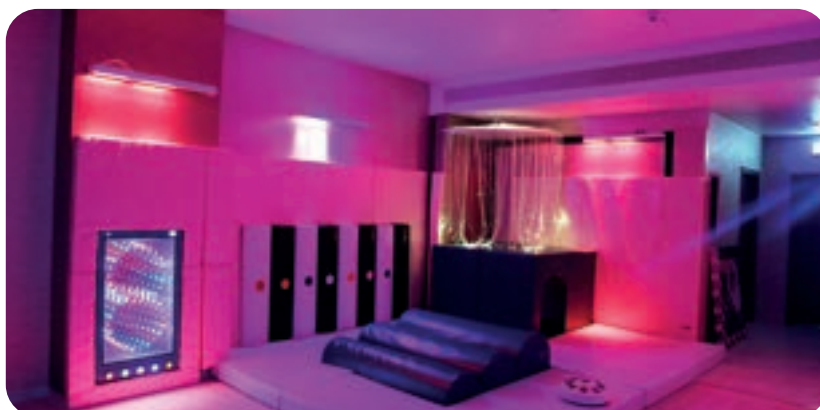

For young people with sensory processing challenges, well-designed sensory environments can significantly improve focus, emotional regulation, and engagement. These spaces are vital for fostering a sense of calm, reducing anxiety, and promoting positive learning experiences.

Snoezelen® rooms are especially valuable for those with learning difficulties, offering a safe and soothing space for exploration and self-regulation. Customised to each individual, these rooms can make a meaningful, life-changing impact. To learn how you can benefit from these environments and access our free design service, contact our team today.

The name Snoezelen® is rooted in the Dutch words *snuffelen* (to sniff) and *doezelen* (to doze or snooze), signifying the calming and immersive nature of these spaces.

Originating in the Netherlands in the 1970s and developed by psychologists Ad Verheul and Jan Hulsegge, Snoezelen® rooms are meticulously crafted to provide soothing and therapeutic environments.

It is worth noting that Rompa® proudly owns the Snoezelen trademark - there are no imitations.