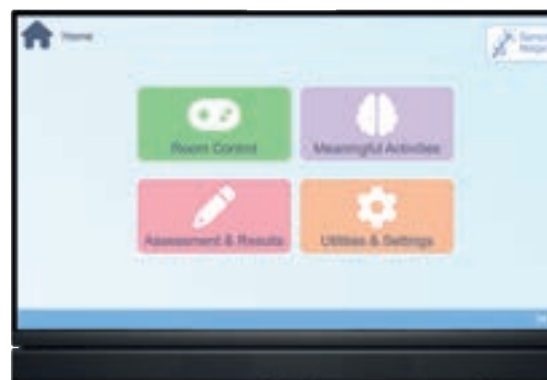

Sensory Magic® 3

Sensory Magic® 3 Compact

VAT Relief

R523717

68W x 100H x 11cmD

£3999.00

Designed to meet every customer's needs. Sensory Magic® 3 has a easy control of your Snoezelen® environment and features software that can be specifically tailored to each customer's needs. Features include:

- Timed mood lighting compatible with Rompa® Wireless Controllers
- Fully customisable immersive themes through imagery, sound, colours and aroma
- User-friendly touch-screen with simple navigation
- Modern User Interface and hardware
- Wireless control for individual products and entire rooms
- Plays music and various media (photos, movies, internet content)

This system features a touch screen, software and stereo speakers. It can be locked when not in use and enables immersive experiences with Sensory Magic® and Rompa® products. Both fixed and portable setup require Rompa® Wireless products and internet access for remote support. Visit www.rompa.com for compatibility.

Re-designed software

COMING SOON!!

Sensory Magic Panels Edition

Sensory Magic Cabinet

For safety and protection of the Sensory Magic® unit, it can be hidden away in our specially designed Sensory Magic® Cabinet.

Doors can be fully folded out to the side for maximum accessibility.

R523668

£275.00