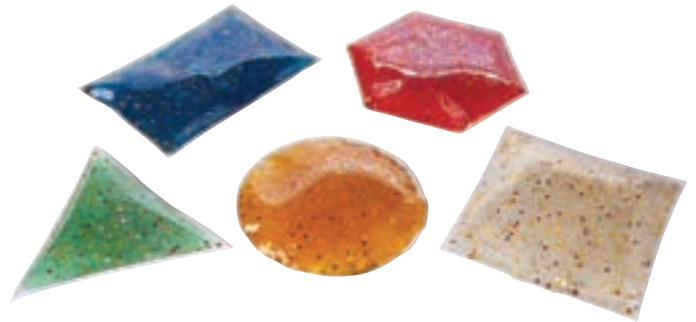

Tabletop & Messy Play

VAT Relief

Glitter Gel Shapes – Set of 5

Sure to be a 'hands on' favourite! Provide tactile and visual stimulation as well as helping colour and shape recognition. Enjoy the feel of the gel as you push it with your finger tips. Includes one square, circle, triangle, hexagon and rectangle. Colours may vary.

R520092 15cm

£66.99