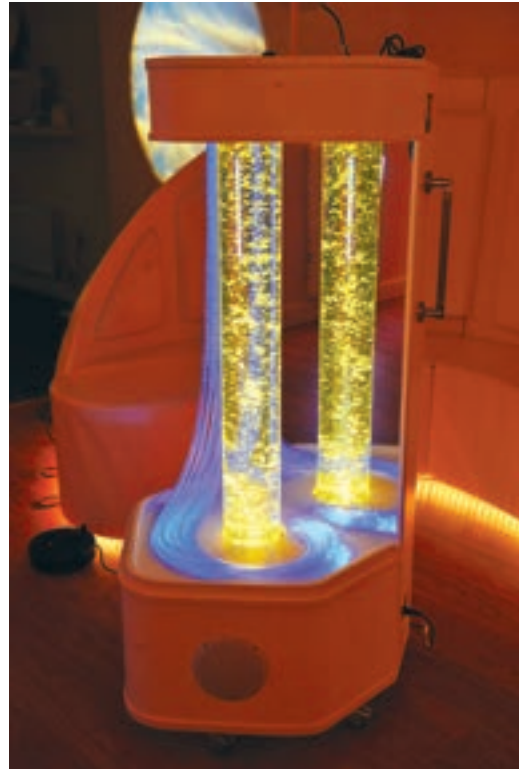

VAT Relief

Manhattan II

Our ever-popular Manhattan mobile unit has evolved into a modern, sleek, multi-sensory masterpiece! Movable from room to room, the Manhattan II is practical, versatile, sturdy and aesthetically pleasing. With built-in speakers. Additional large item shipping surcharge. Includes:

- 1.5m Bubble tube (19773) including Rapid Water Change Pump (20601)
- Music system - CD compatible, CD's not included.
- Fibre optics (17905) and light source (19210)
- 8 Colour Wirefree Controller (21006)
- LED 100 Projector (22612) including Wheel Rotator (22614) and a Magnetic Tropical Fish Effect Wheel (22826).
- Microphone for karaoke use.
- Storage compartments

White unless another colour is specified. Please note: the Manhattan is not intended to be sat or stood upon.

R520949

72W x 78.5D x 159cmH

£3820.00