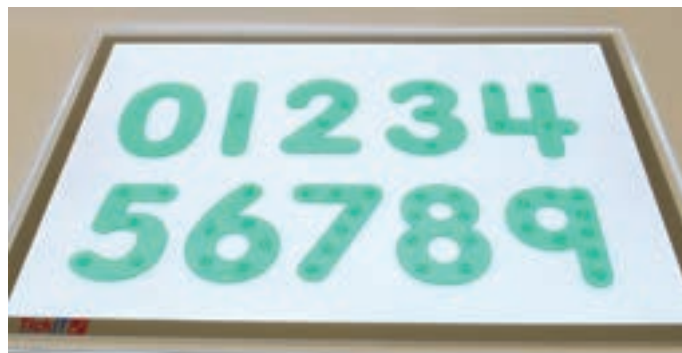

Exploration & Creativity

Transparent Numbers – Set of 10

Strong, soft and flexible silicone numbers with multiple uses. Size: 12cmH.

R522811 Yellow with lines

New lower price **£9.99**

R522812 Green with dots

New lower price **£9.99**

R522814 Transparent Numbers Saver Pack - Set of 40 | Includes 2 sets of each colour.

£36.95