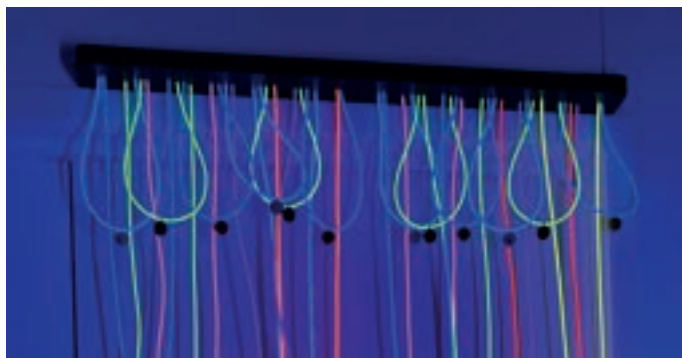

LineLite Door Panel

Brighten up your doorway with this tactile LineLite door panel! Install in a darkened environment with an Ultraviolet light nearby to make the strands glow most vividly and a black door mount to blend into the UV environment. With positionable bells for auditory appeal. Wooden door mount: XYZ. Strands: Approx. 140cm and 0.4cm diameter.

R523448

New lower price **£179.95**