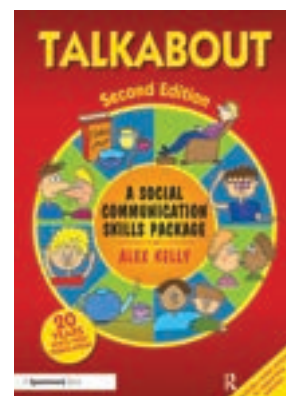

Talkabout: A Social Communication Skills Package - 2nd Edition - Book

Created for adolescents and adults, this book is packed with practical, structured activities for developing social competence. Includes 60+ activities to develop body language, communication and assertiveness.

W556791

New lower price £34.99