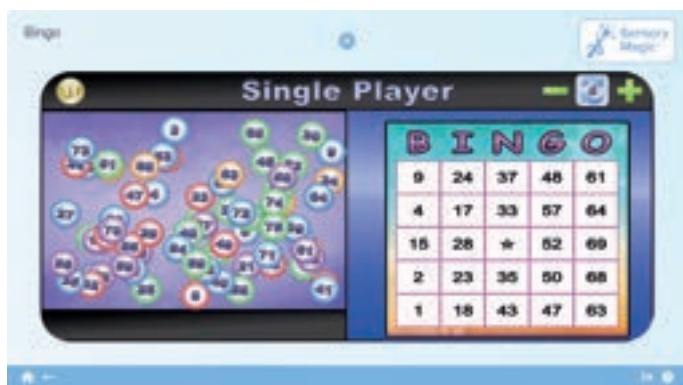

What is Sensory Magic[®] 3

An All-in-one Sensory Solution

The Sensory Magic[®] 3 software has been redesigned and re-engineered to carefully consider the user experience is the best it can possibly be.

Sensory Magic[®] comes pre-installed with

- Snoezelen[®] Room control app
- Meaningful activities
- Assessments & results
- Settings, personalisation and many utilities

We have ensured that the experience fosters independence, choice and control.

Room Control*

As the Sensory Magic[®] experience can be customised to suit individual needs, sensory sensitivity can be provided for.

Meaningful Activities

Our suite of apps offers a diverse range of games and activities tailored to the interests and needs of all age groups, including bingo, quizzes and various other games.