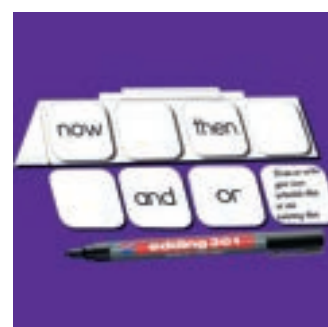

W557318

New lower price **£23.99**

Language & Literacy

Frenchay Eye-Com™ Boards

This low tech, practical and effective tools aid those with communication difficulties but who have enough cognitive ability, controlled eye movements and basic spelling skills to indicate meaning, answers and intent. A clear acrylic board with study wooden base ready to attach images, illustrations, drawings photos and letters onto the board.