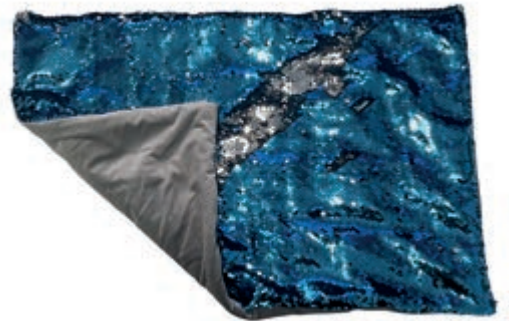

Size: 46x37x1.5

R523570

£26.99

Ball Blanket

The weight and movement of the hollow polyethylene balls inside the blanket create pressure for a soothing effect. The balls can be removed whilst the micro-suede blanket cover is machine washed. With strong touch-fasteners. Colours may vary.