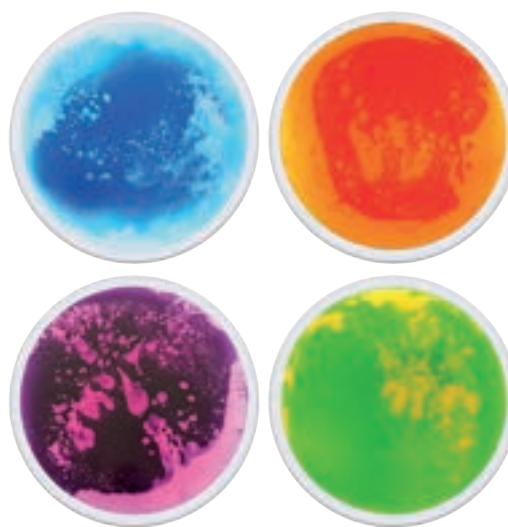

R524494

New lower price **£34.99**

Floor & Feet

Floor & Feet

Tactodiscs

Explore with fingers or toes to match the textures of the large discs to their corresponding smaller versions hidden in the bag. Alternatively match by colour. Easy to clean and use. Rubber tops. Includes 5 large and 5 small discs, drawstring storage bag and blindfold. Great in sensory circuits in schools at the start of the day to help children focus their concentration ready for learning. Useful as stepping stones for balance and coordination activities ('organising' activities) in these sensory circuits. Size: large discs 26.5cm diameter x 3.5cmH, small discs 11cm diameter x 1cmH, bag 29 x 24cm.