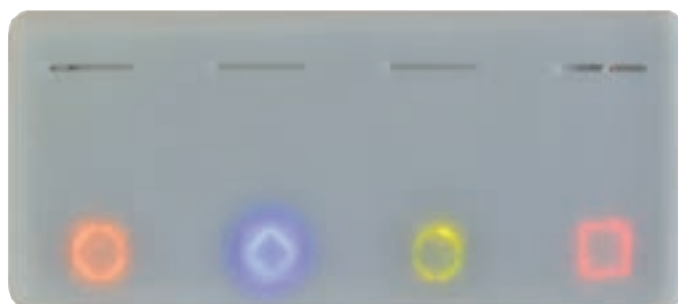

R520943 60 x 25 x 10.5cm

£700.00

Aroma Mist Diffuser

Stylish and contemporary diffuser for use with essential oils and blends to fragrance your surroundings within a 10-20m range. Ultrasonic, so not heat or flame operated. With mood lighting – choose colour phrasing or a single colour to create a relaxing atmosphere. Includes auto shut-off, mini humidifier and low energy consumption features. Power adapter (24V DC, rated power 12W) and filling cup included. For aromatic purposes – not intended to be handled.

R523248 9cm diameter x 17cmH | Includes free Goodnight blend

New lower price **£30.99**

R523247 9cm diameter x 17cmH | Includes free Refresh blend

New lower price **£30.99**

3-in-1 Aroma Lamp with Speaker

Multi-sensory and marvellous! Compact and modern design.

- Colour changing atmospheric mood lamp
- Aroma diffuser with humidifier (mist effect)
- Wirelessly plays music (compatible with Android and iPhone through Bluetooth)
- Mains powered (24V AC adapter included).

R523116 14cm diameter x 11.5cmH

New lower price **£35.99**