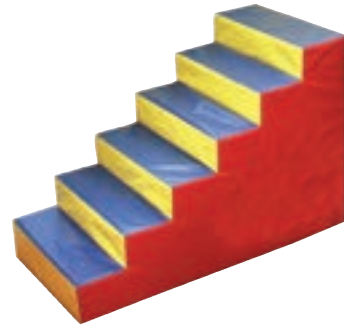

R512619 145 x 72.5 x 109cmH

£599.00

Wide High Steps

Walking or climbing up these wide steps will help develop balancing skills. Made from dense foam. PVC - please specify colour choice when ordering. This product has a zip for manufacturing purposes only. Specify colour when ordering. Additional large item shipping surcharge. Non-returnable.