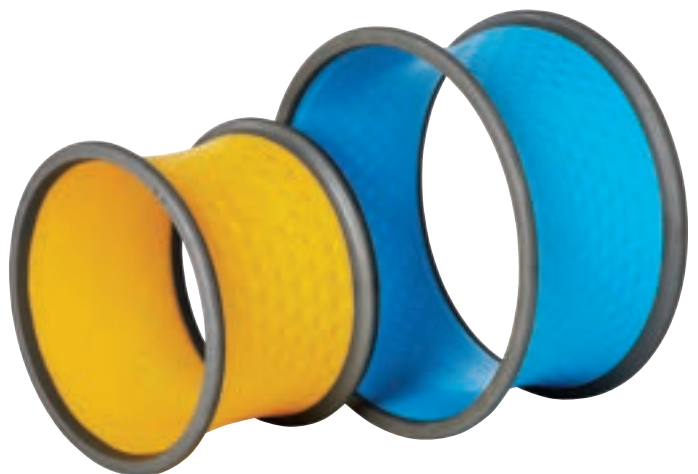

Body Wheel

An activity challenge for children. Easy to set in motion, the wheel allows exercise opportunities to practise body agility, strength and balance. Use the wheel to roll while lying on the back/stomach or while standing. Especially effective when purchased in multiples, to create towers or tunnels. Encourages a range of movements including crawling, reaching and climbing. Made from fibreglass reinforced plastic with a soft rubber rim to protect fingers and floors. Each Body Wheel has a maximum load of 100 kg. For 3 years and over.

R523235
diameter

Large Body Wheel | Each | 29W x 59cm

New lower price £140.00

R523236
diameter

Small Body Wheel | 30W x 46cm

New lower price £125.00

R523237

Set of 2 Body Wheels – 1 Large, 1 Small

New lower price £245.00