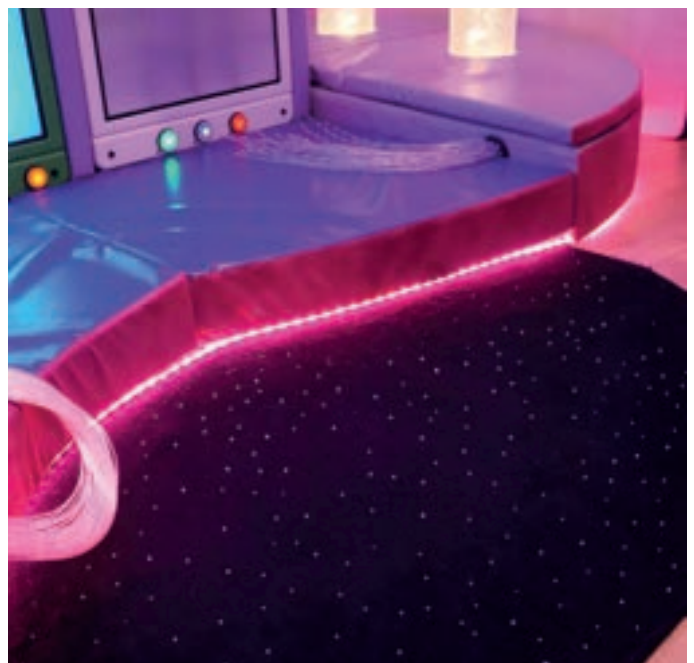

Rompa® offers bespoke mats - you tell us the size, shapes or word you want on the carpet mat and we will supply a made to order mat with a real wow factor!

Fibre Optic Ceiling

Star Ceiling Circle

A light-weight and easy to install ceiling centre-piece. Decorative, install out of reach as this is not intended to be handled. Dark blue. Aluminium ring with a serge material centre.

Light Source (e.g. 19210) to be purchased separately.

R521966 122cm diameter

New lower price **£400.00**

Fibre Optic Ceiling Kit

Transforms your ceiling into a starry night sky. To install, drill holes in your ceiling and pass the fibres through. Requires access to the area behind the ceiling or install in a separate board/drape to be attached. Includes 100 fibre tails and polycarbonate fittings for a neat finish. Can also be used in grout between wall tiles. Some preparation and DIY skill required. seek professional advice if necessary. Size: fibres 300cmL