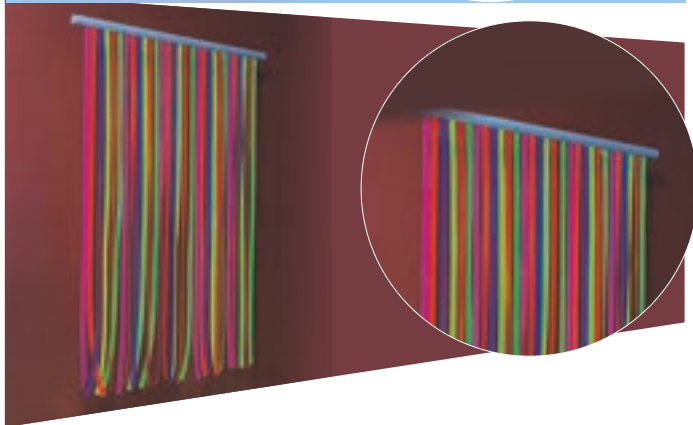

Ultraviolet Waterfall

Visual and tactile, this curtain of UV-responsive, latex-free and phthalate-free PVC strips stimulates the senses and provides a glowing focal point in a darkened room. To be wall-mounted using the incorporated cantilever bracket (additional appropriate fixtures may need to be purchased separately). Radiant in daylight, but we recommend the use a UV light to best appreciate the neon effect (not included). Not intended to be pulled, swung on or vigorously handled. Weight: 3.9kg.

R522260 100W x 200cmH

New lower price **£400.00**