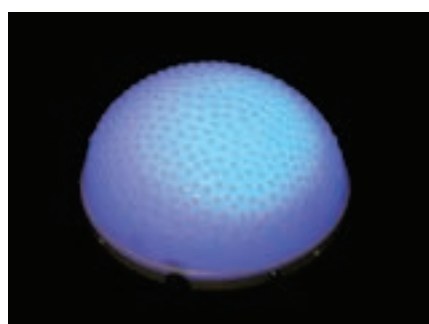

Voice Responsive Dome by Rompa®

VAT Relief

Make a sound and the dome responds with the attractive glow of light. Ideal for encouraging sounds and one to one or group interaction or turn taking. Includes a sensitivity control. Size: 17cmH x 30cm diameter

R516351 17cmH x 30cm diameter

New lower price **£195.95**