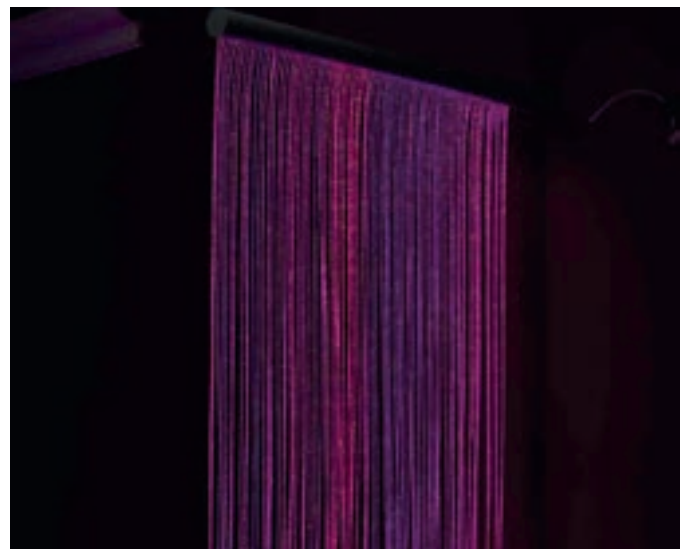

Shimmering Curtain

VAT Relief

A spectacular shimmering curtain of fibre optics which continually change colour. Attach to a wall inside your Snoezelen® sensory room for visual stimulation. The 66 plastic fibre optic strands should not be vigorously pulled. Requires light source 19210.

R521748 2mL x 1mW

£365.00