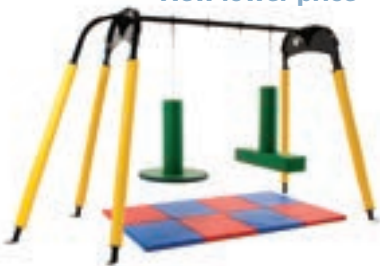

Vestibular

A Frame

Large free standing suspension system for up to 2 swings at once. Tubular steel with foam padding on the legs. Can be installed indoors or out. Weight capacity of 300 kg. Simple assembly required by up to 3 people. To be fixed to a suitable floor. Latex- and phthalate-free Size: 518.1L x 190.6W x 232.5cmH. Additional large item shipping surcharge.

R522948 Without mats H:2325mm x L:5181mm x W:1906mm

New lower price £3010.00

R522947 With mats H:2325mm x L:5181mm x W:1906mm

New lower price £3285.00

R522949 Flexi Bolster | Max weight supported: 136kg | 23cm diameter column x 80cm diameter disc base x 96cmH

New lower price £615.00

R522950 Hug 'n' Hold | Max weight supported: 136kg | 118L x 29W x 100cmH (base 18cmH)

New lower price £1010.00