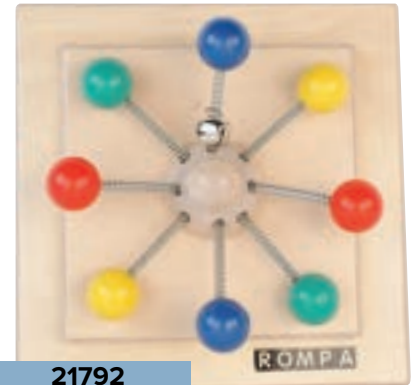

Tactile Squares

Tactile Squares

An extensive range from the very simple to multi-coloured, moving designs. Colours and styles may vary subject to availability. Size: 29.6 x 29.6cm

R521791	Strands, Sound & Springs	£74.95	R520829	Bells Abacus	New lower price	£53.95	
R520807	Harlequin	£84.95	R521794	Balls Abacus		£114.95	
R521792	Colour Springy	New lower price	£124.95	R520813	Magic Rods	New lower price	£98.95
R520809	Metallic	£79.95	R520822	Spiky Balls		£89.95	
R520810	Fuzzy	£64.95	R521797	UV Carpet	New lower price	£64.95	
R521793	Springy Trio	£99.95	R522515	Swiss Cheese	New lower price	£47.95	

21792