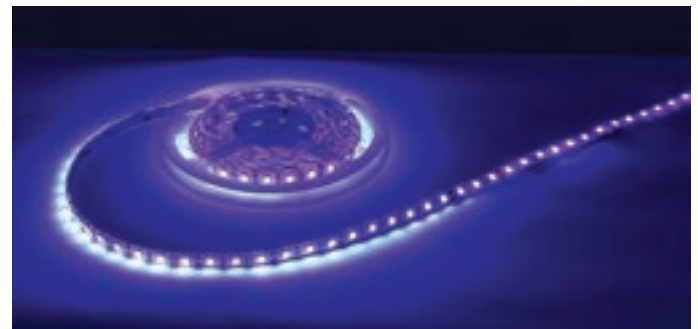

R523304 Standard | 100 x 100 x 100cm

New lower price **£70.99**

R523305 Giant | 120 x 120 x 180cmH

New lower price **£155.00**

UV & Glow-in-the-dark

UV Carpet Mat

This colourful high quality carpet mat glows in vivid fluorescent colours when under ultra violet lights. Lay the carpet on existing floor/cushioning or attach to a wall.