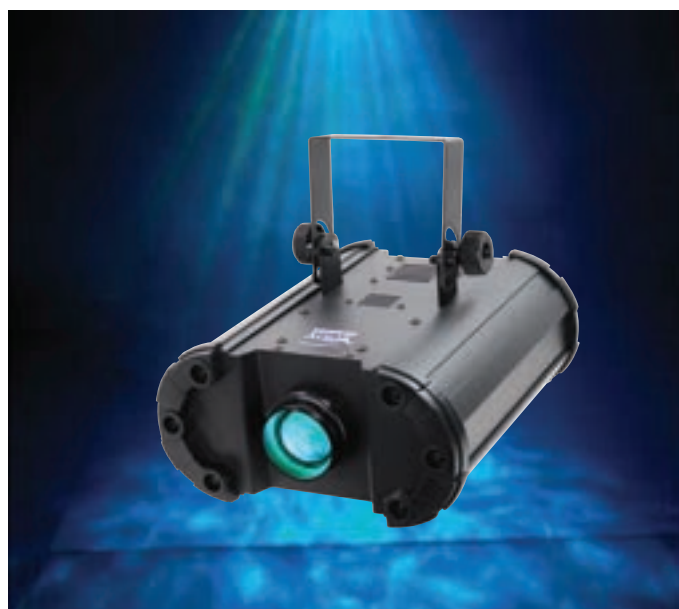

R520777 31 x 26.5 x 20 cm

New lower price £165.00

Aura Projector

VAT Relief

The perfect projector for the home, with a Liquid Effect Wheel as standard and built in Wheel Rotator so all necessary parts are included. High quality, and an appropriate brightness for bedrooms (our other LED Projectors are brighter for larger multi-sensory Snoezelen® environments). Features include: Timer, Dimming control, LED so no bulb changes and no heat. Compatible with our extensive range of effect wheels. Not compatible with the Panoramic Rotator, Distortion Wheel, Clip-on Prism, Multi-Facet Mirror or the Rompa® Wireless range. Contents may vary.