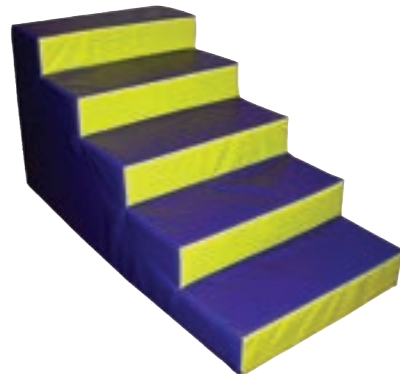

Low Steps by Rompa®

Combine with the Cube Tube, Low Wedge or Platform or use as entrance steps to the ballpool. Made from solid foam. PVC - please specify colour choice when ordering. This product has a zip for manufacturing purposes only. Specify colour when ordering. Additional large item shipping surcharge. Non-returnable.

R512636 72.5H x 145 x 72.5 cm

£399.00